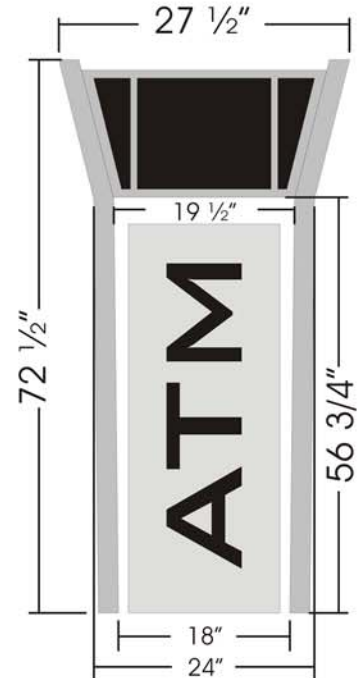

ATM VIDEO TOPPER

The ATM-ADS FS-1 is a free standing ATM surround that houses a 19" LCD panel and hardware to drive the panel. The FS-1 contains stereo audio speakers behind louvered and filtered panels. The display is covered by high-impact lexan that can withstand a rough environment and mild abuse.

The units operate on the proprietary VLAD software that enables simple integration of internal video campaigns as well as generating third party advertising revenue.

The FS-1 bolts into the floor and installs easier than most bank machines. It's powder coated silver-vein for a neutral, textured and durable finish.

MSRP: $2,995
AFTER $750 ACTIVATION REBATE

HARDWARE:

WIDE ANGLE 19" LCD PANEL
3 WATT STEREO SPEAKERS
1.5 GHZ PROCESSOR
ONBOARD MPEG2 ACCELERATION
CERTIFIED 512 MB DDR RAM
2 GB FLASH DISK INTERNAL STORAGE
DSL MODEM / WIRELESS COMMUNICATION

SOFTWARE:

MICROSOFT XP, CUSTOM FOOTPRINT
8 MINUTE ROTATION
LIVE NEWS & WEATHER FEEDS
SPORTS FEED OPTIONAL
CUSTOM FRAME OPTIONAL

*SEE VLAD INFO SHEET FOR ALL DETAILS

Microsoft

Kingston
TECHNOLOGY

*logos remain the property of their respective owners.

www.atmads.com

MODEL: ATM-ADS FS-1